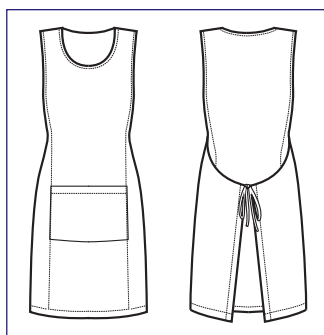

**PAPEETE LONG COLOURS
ONE SIZE**