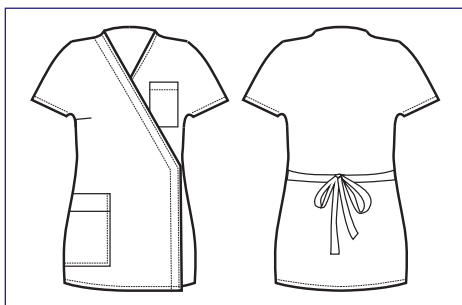

006001
KIMONO
65% polyester
35% cotton
150 gr/m²
M • XL
BIANCO