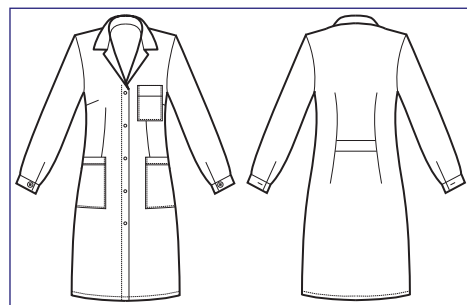

Bottoni a pressione
Snaps

**CAMICE
DONNA**

008000M
CAMICE DONNA
MEZZA MANICA
100% cotton
190 gr/m²
XS • S • M • L • XL • XXL
BIANCO

008000AM 3XL
008000BM 4XL
008000CM 5XL

008000
CAMICE DONNA
100% cotton
190 gr/m²
XS • S • M • L • XL • XXL
BIANCO