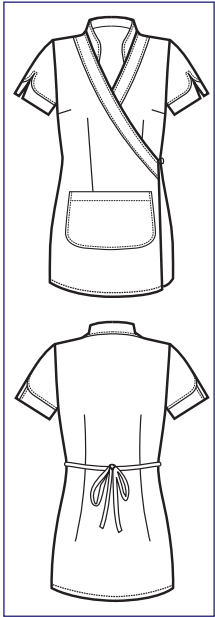

004500
KIMONO TAHITI
65% polyester
35% cotton
150 gr/m²
M • XL
BIANCO