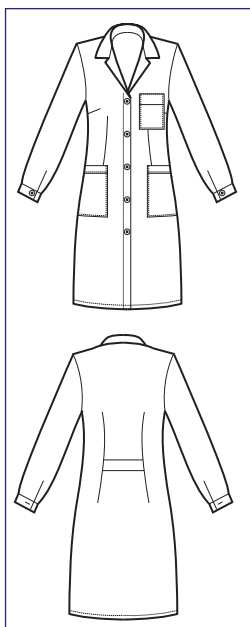

Bottoni a pressione
Snaps

**CAMICE
DONNA**

008000M
CAMICE DONNA
MEZZA MANICA
100% cotton
190 gr/m²
XS • S • M • L • XL • XXL
BIANCO

008000AM 3XL
008000BM 4XL
008000CM 5XL

008000
CAMICE DONNA
100% cotton
190 gr/m²
XS • S • M • L • XL • XXL
BIANCO