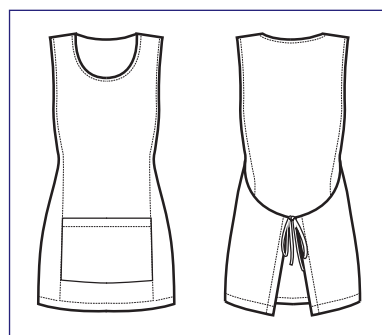

**112816
SNEAKER
UNISEX
COMFORT**
(36 - 47)
NATURAL

NATURAL

**013221
PAPEETE**
100% polyester
220 gr/m²
SMOKE

SMOKE

**112811
SNEAKER
UNISEX
COMFORT**
(36 - 47)
NERO

013023 PAPEETE

65% polyester • 35% cotton - 125 gr/m²
NERO + ROSA