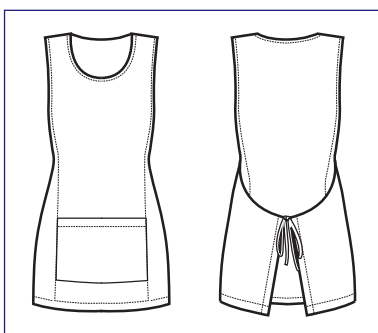

**112816
SNEAKER
UNISEX
COMFORT**
(36 - 47)
NATURAL

NATURAL

**013221
PAPEETE**
100% polyester
220 gr/m²
SMOKE

SMOKE

**112811
SNEAKER
UNISEX
COMFORT**
(36 - 47)
NERO

013023 PAPEETE

65% polyester • 35% cotton - 125 gr/m²
NERO + ROSA