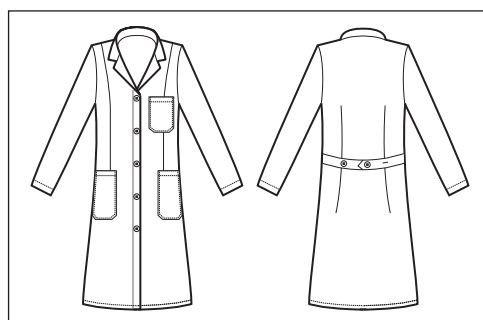

008200
CAMICE VICHY
100% cotton
190 gr/m²
XS • S • M • L • XL • XXL
BIANCO