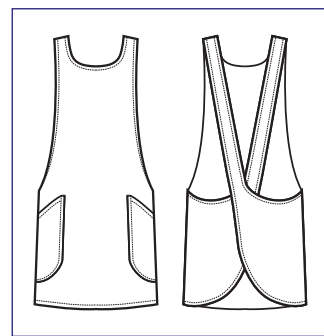

112801
SNEAKER
UNISEX
COMFORT
(36 - 47)
MICROFIBRA
NERO