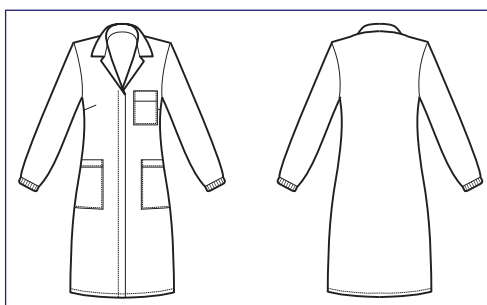

009100
CAMICE DONNA
ANTINFORTUNISTICO
100% cotton
190 gr/m²
S • M • L • XL • XXL
BIANCO

009110
CAMICE DONNA
ANTINFORTUNISTICO
65% polyester
35% cotton
150 gr/m²
S • M • L • XL • XXL
BIANCO