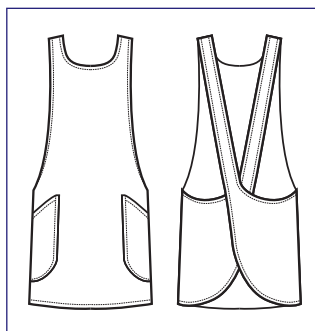

**112877
SNEAKER
UNISEX
COMFORT**
(36 - 47)
JEANS