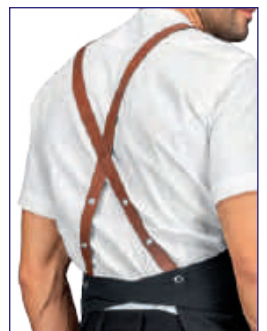

088677
MEXICO
100% cotton
220 gr/m²
JEANS

112877
SNEAKER UNISEX
COMFORT
(36 - 47)
JEANS

**088601
MEXICO**
100% polyester
220 gr/m²
NERO

**088601S
MEXICO
SHORT**
100% polyester
220 gr/m²
NERO

**112801
SNEAKER UNISEX
COMFORT**
(36 - 47)
MICROFIBRA
NERO