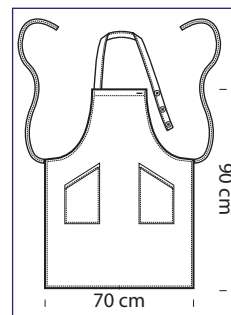

CHAMPAGNE UNISEX COLOURS
100% polyester - 220 gr/m² - ONE SIZE