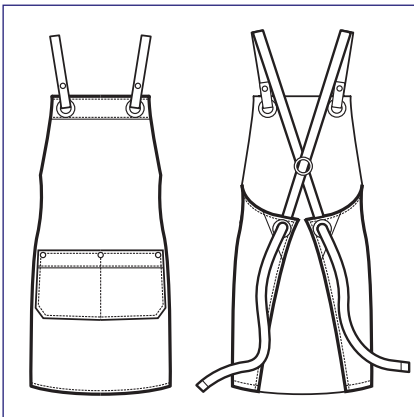

ONE SIZE

**MILFORD
COLOURS**

Tessuto / Fabric
NERO

Tessuto / Fabric
VENGÈ

**088891
MILFORD**
45% polyester
55% cotton
190 gr/m²
NERO

**088897
MILFORD**
45% polyester
55% cotton
190 gr/m²
VENGÈ

NEW

**088895
MILFORD**
45% polyester
55% cotton
190 gr/m²
CORDA