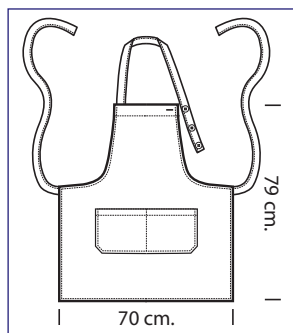

RODI COLOURS
cm 70 x 79 - ONE SIZE