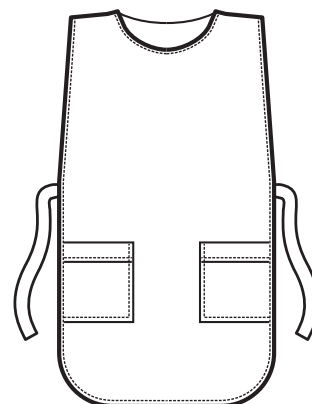

010003 PONCHO