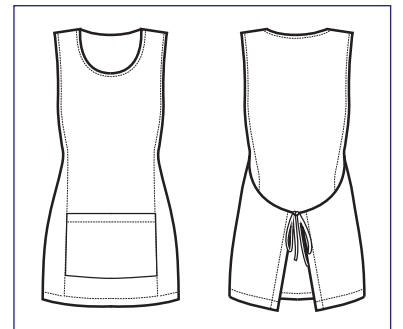

PAPEETE COLOURS
ONE SIZE