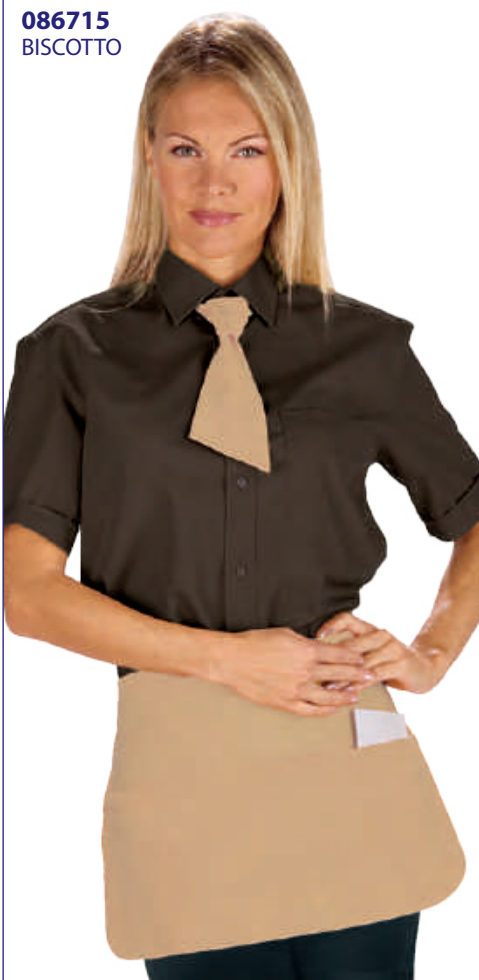

086718 PUB
100% polyester - 170 gr/m²
LIVERPOOL

086719 PUB
100% polyester - 170 gr/m²
LINCOLN

086701
NERO

086787
ANTRACITE

086726
MELA

086715
BISCOTTO

086717
CACAO

086785
MORO