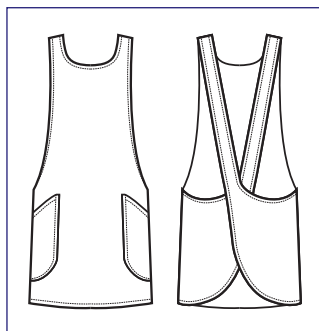

**112800
SNEAKER
UNISEX
COMFORT**
(36 - 47)
MICROFIBRA
BIANCO