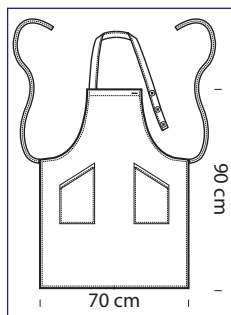

CHAMPAGNE UNISEX COLOURS

100% polyester - 220 gr/m² - ONE SIZE