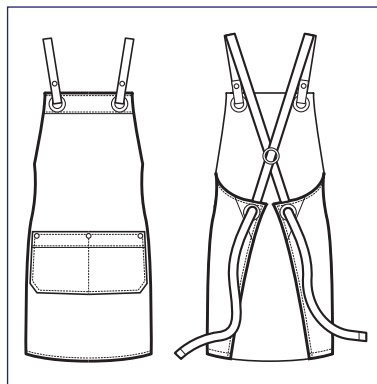

ONE SIZE

**MILFORD
COLOURS**

Tessuto / Fabric
NERO

Tessuto / Fabric
VENGÈ

**088891
MILFORD**
45% polyester
55% cotton
190 gr/m²
NERO

**088897
MILFORD**
45% polyester
55% cotton
190 gr/m²
VENGÈ

NEW

**088895
MILFORD**
45% polyester
55% cotton
190 gr/m²
CORDA