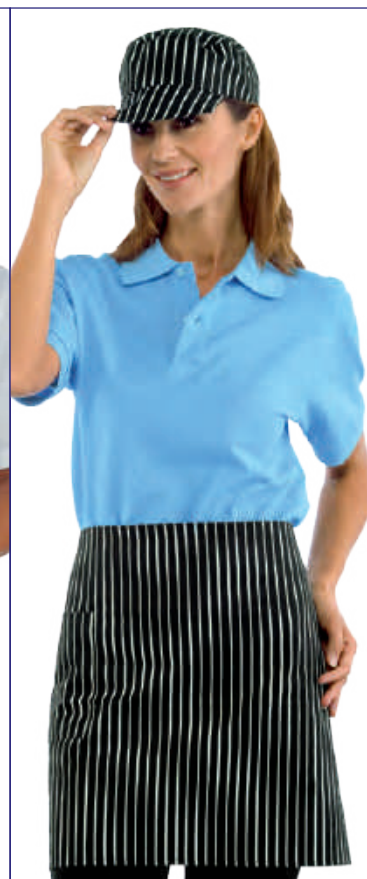

086400
65% polyester • 35% cotton
195 gr/m²
LONDRA 01