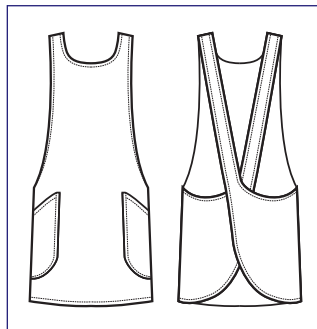

**112877
SNEAKER
UNISEX
COMFORT**
(36 - 47)
JEANS