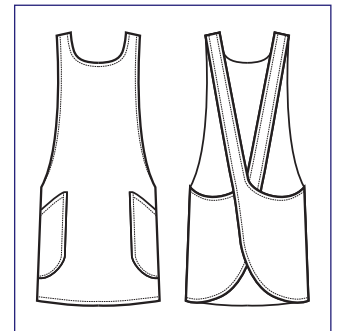

112801
SNEAKER
UNISEX
COMFORT
(36 - 47)
MICROFIBRA
NERO