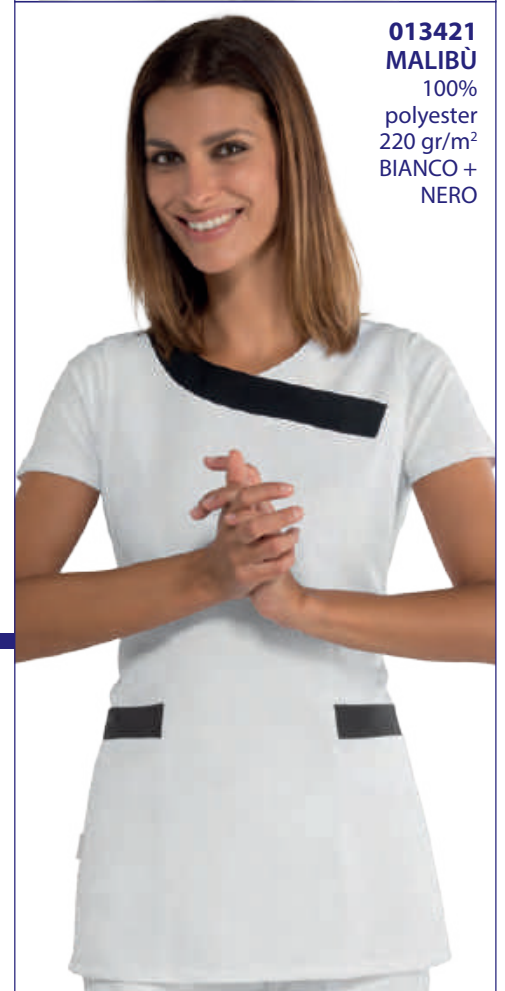

013421
MALIBÙ
100%
polyester
220 gr/m²
BIANCO +
NERO

013486
MALIBÙ
100% polyester
220 gr/m²
BIANCO + FUXIA