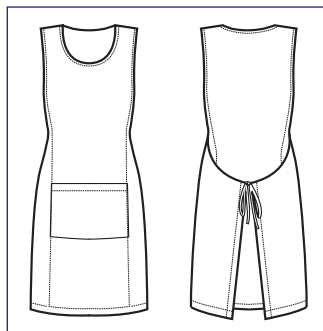

PAPEETE LONG COLOURS
ONE SIZE