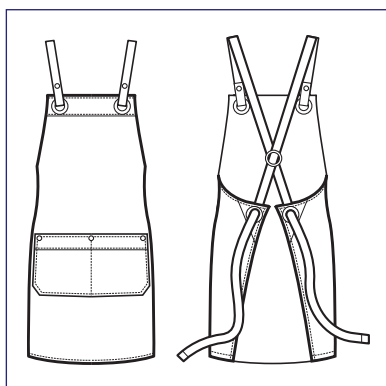

Tessuto / Fabric
CORDA

MILFORD
COLOURS

NEW

**088841
MILFORD**
100% cotton
220 gr/m²
BLACK JEANS

**088877
MILFORD**
100% cotton
220 gr/m²
JEANS

Tessuto / Fabric
NATURAL

NEW

**088816
MILFORD**
100% polyester
220 gr/m²
NATURAL