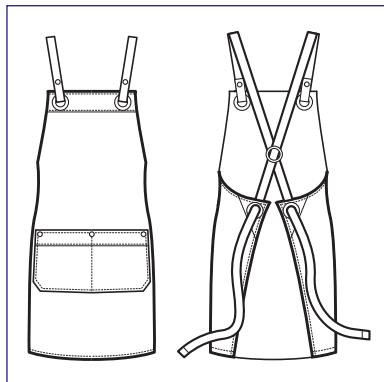

Tessuto / Fabric
CORDA

MILFORD
COLOURS

NEW

**088841
MILFORD**
100% cotton
220 gr/m²
BLACK JEANS

**088877
MILFORD**
100% cotton
220 gr/m²
JEANS

Tessuto / Fabric
NATURAL

NEW

**088816
MILFORD**
100% polyester
220 gr/m²
NATURAL