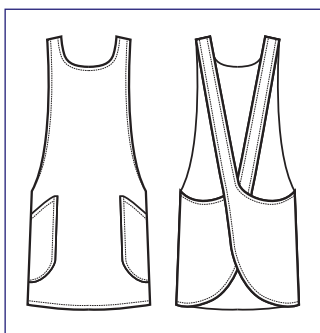

112816
SNEAKER
UNISEX
COMFORT
(36 - 47)
NATURAL