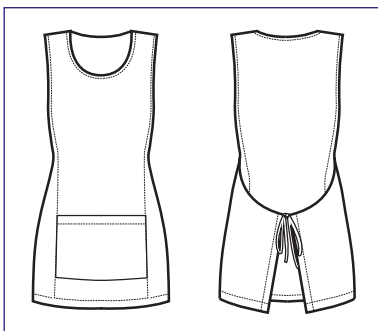

013221
PAPEETE
100% polyester
220 gr/m²
SMOKE