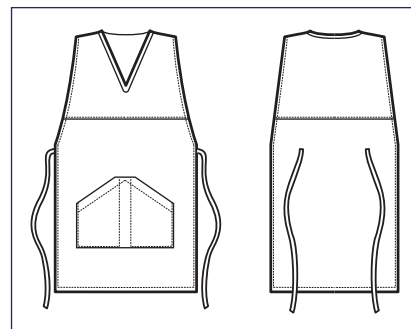

100% cotton - 185 gr/m²
BIANCO + CELESTE

010102 PONCHO A V

65% polyester • 35% cotton - 125 gr/m²
RIGA AZZURRA

010103 PONCHO A V

65% polyester • 35% cotton - 160 gr/m²
RIGA BORDEAUX

010100
PONCHO A V
65% polyester
35% cotton
195 gr/m²
BIANCO