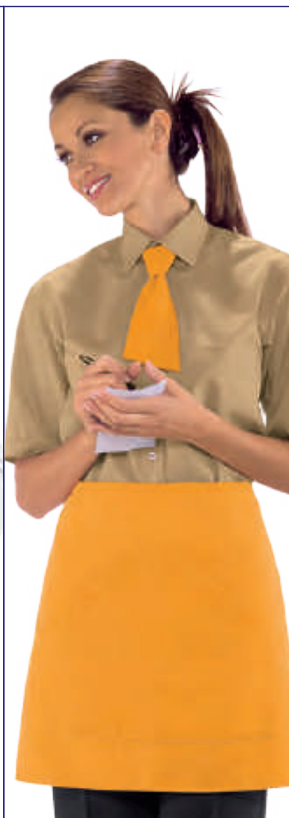

086613
ORLEANS
100% polyester
220 gr/m²
cm 72 x 46
ALBICOCCA