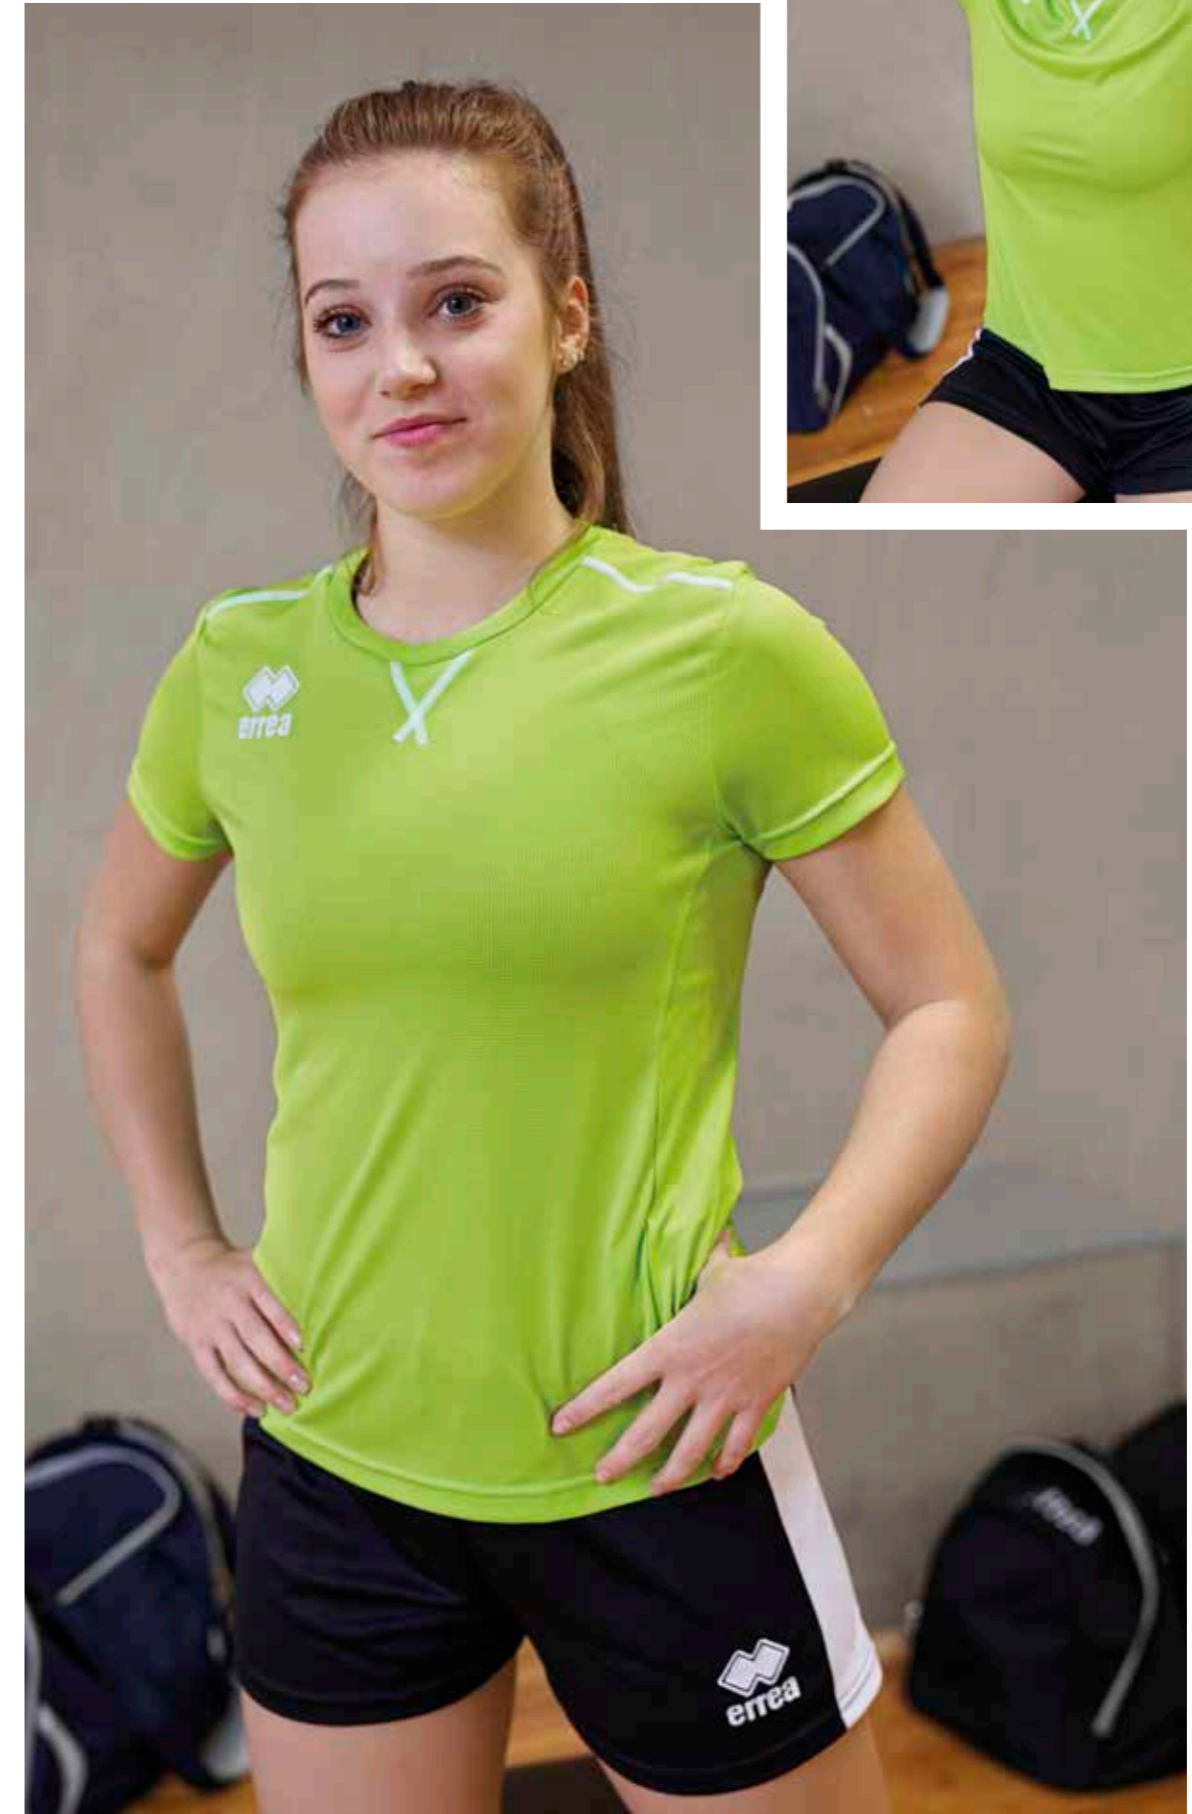

AMAZON 3.0
WOMAN SHORT

AMAZON
WOMAN SHORT

KYARA
WOMAN SHORT

VOLLEYBALL
WOMAN SHORT

EDO
WOMAN SHORT

CARYS 3.0
WOMAN SHORT

NEW SKIN
SHORT

TRANSFER 3.0