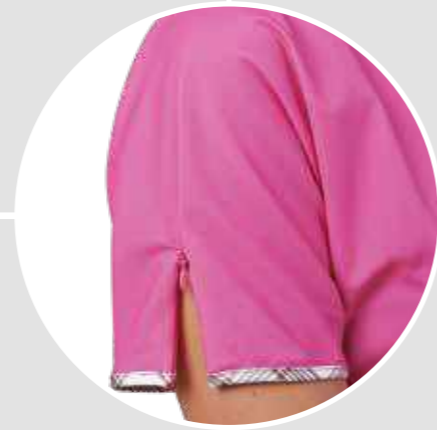

1

2

1 GIOIA
ART.28CS1424
CASACCA DONNA / LADIES TUNIC

Tessuto / Fabric
35% Cotone / Cotton
65% Poliestere / Polyester
130 gr/m²

Taglie / Sizes
XS - XXXL

Colori / Colours
Bianco / White 0001

Giallo / Yellow 0021

Fucsia / fuchsia 3010

Beige / Beige 7025

2 FLAVIA
ART.28CS1422
CASACCA DONNA / LADIES TUNIC

Tessuto / Fabric
35% Cotone / Cotton
65% Poliestere / Polyester
130 gr/m²

Taglie / Sizes
XS - XXXL

Colori / Colours
Bianco / White 0001

Turchese / turquoise 5037

Viola / purple 3031