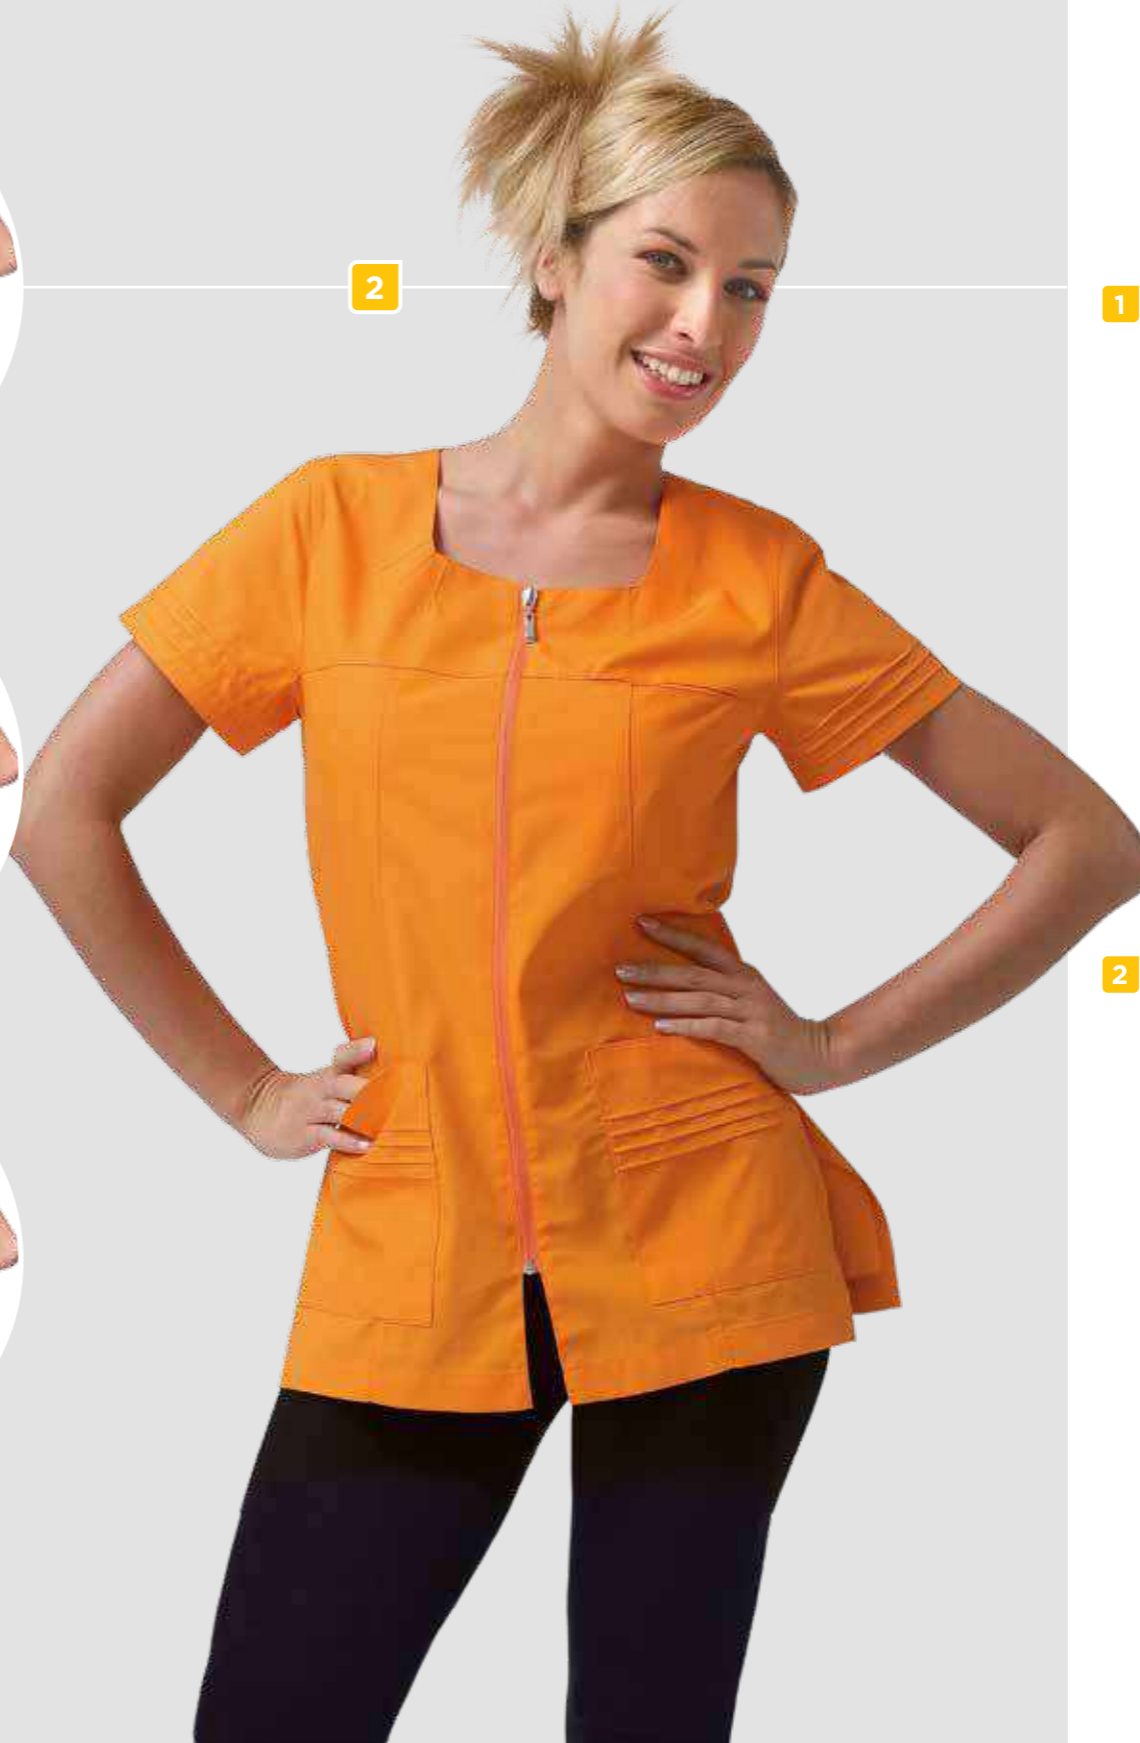

1

2

1 **LIZZY**
ART.28SC0056

SCAMICIATO DONNA / LADIES PINAFORE

Tessuto / Fabric

35% Cotone / Cotton
65% Poliestere / Polyester
130 gr/m²

Taglie / Sizes

XS - XXXL

Colori / Colours

Bianco / White **0001**

Blu / Blue **4012**

Celeste / Light blue **5029**

Viola / purple **3031**

2 **VALERIA**
ART.28CS0403

CASACCA DONNA / LADIES TUNIC

Tessuto / Fabric

35% Cotone / Cotton
65% Poliestere / Polyester
130 gr/m²

Taglie / Sizes

XS - XXXL

Colori / Colours

Bianco / White **0001**

Arancione / Orange **1005**

Nero / Black **8000**

Turchese / Turquoise **5037**

Rosa / Pink **3007**

Verde / Green **6030**