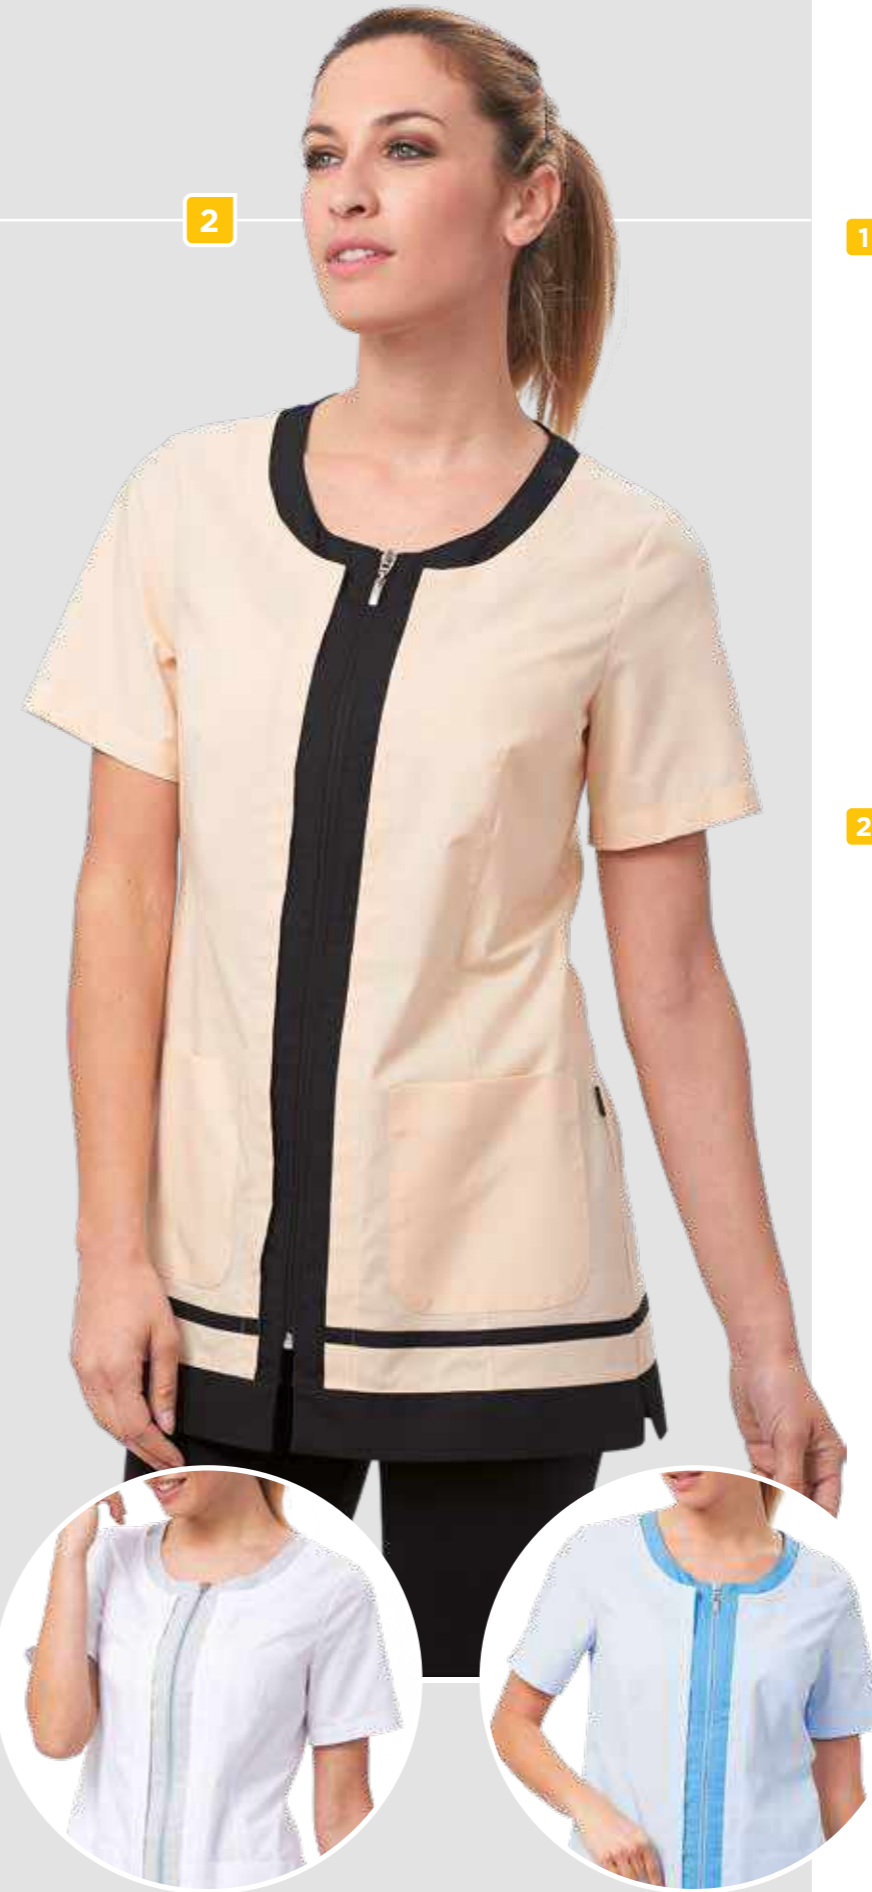

1

2

1 DORA
ART.28CS1306
CASACCA DONNA / LADIES TUNIC

Tessuto / Fabric
35% Cotone / Cotton
65% Poliestere / Polyester
130 gr/m²

Taglie / Sizes
XS - XXXL

Colori / Colours
Bluette-Fucsia / Blue-Fuchsia 4715

Bianco-Fucsia / White-Fuchsia 0761

Fucsia-Nero / Fuchsia-Black 3711

2 LYDIA
ART.28CS1308
CASACCA DONNA / LADIES TUNIC

Tessuto / Fabric
35% Cotone / Cotton
65% Poliestere / Polyester
130 gr/m²

Taglie / Sizes
XS - XXXL

Colori / Colours
Crema-Nero / Cream-Black 7708

Bianco-Grigio / White-Grey 0748

Celeste-Azzurro / Light blue-Azure 5707