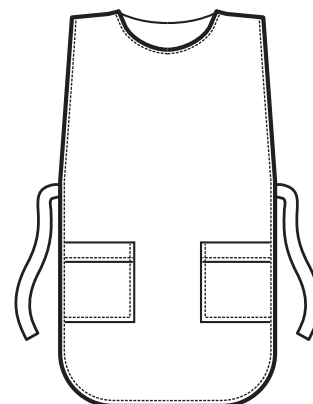

010201 PONCHO

65% polyester • 35% cotton
195 gr/m²
NERO

010212 PONCHO

65% polyester • 35% cotton
195 gr/m²
GRIGIO