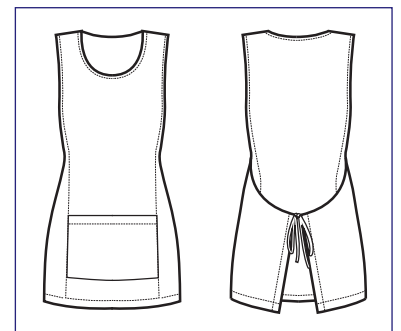

PAPEETE COLOURS
ONE SIZE