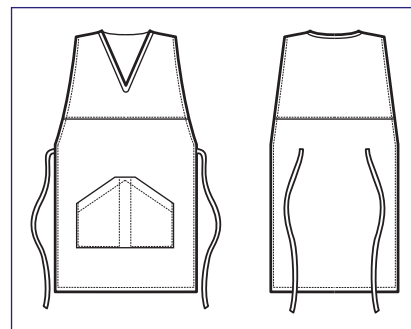

**010102 PONCHO A V**

65% polyester • 35% cotton - 125 gr/m<sup>2</sup>  
RIGA AZZURRA

**010103 PONCHO A V**

65% polyester • 35% cotton - 160 gr/m<sup>2</sup>  
RIGA BORDEAUX

**010100**  
**PONCHO A V**  
65% polyester  
35% cotton  
195 gr/m<sup>2</sup>  
BIANCO