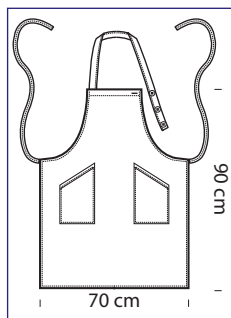

CHAMPAGNE UNISEX COLOURS

100% polyester - 220 gr/m² - ONE SIZE