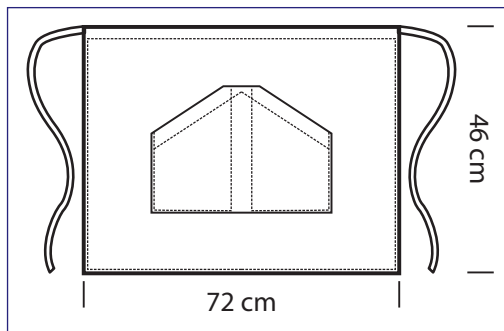

ORLEANS COLOURS

cm 72 x 46 - ONE SIZE

100% polyester - 170 gr/m²
LIVERPOOL

100% polyester - 170 gr/m²
OPORTO