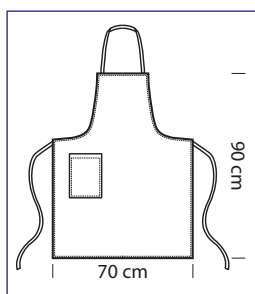

085201
LIVINGSTON
65% polyester
35% cotton
195 gr/m²
cm 70 x 23
NERO