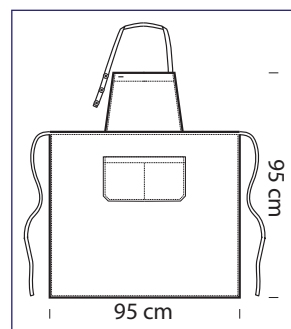

087318
DAYTONA
 65% polyester
 35% cotton
 195 gr/m²
 cm 95 x 95
 NERO + PASTA

087303
DAYTONA
 65% polyester
 35% cotton
 195 gr/m²
 cm 95 x 95
 BORDEAUX

087301
DAYTONA
 65% polyester
 35% cotton
 195 gr/m²
 cm 95 x 95
 NERO