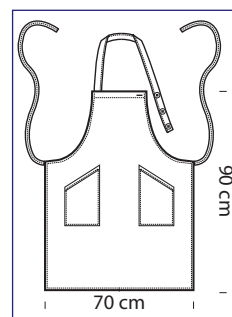

CHAMPAGNE UNISEX COLOURS
100% polyester - 220 gr/m² - ONE SIZE