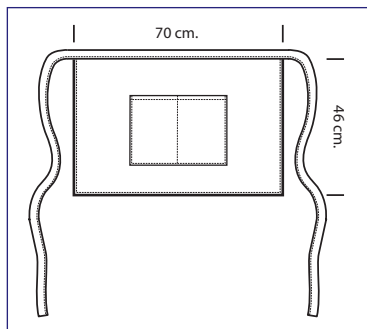

086803

CRETA

65% polyester
35% cotton
195 gr/m²
cm 70 x 46
BORDEAUX

086877

CRETA

100% cotton
220 gr/m²
cm 70 x 46
JEANS