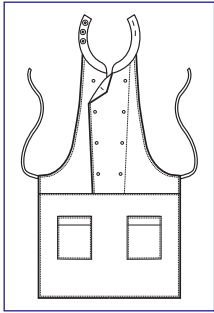

ASSUAN UNISEX COLOURS

ONE SIZE

037377
ASSUAN
100% cotton
220 gr/m²
JEANS