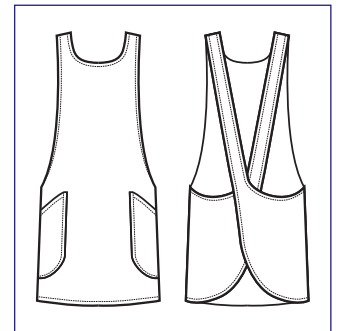

**088577
OXFORD**
100% cotton
220 gr/m²
JEANS

**112816
SNEAKER
UNISEX
COMFORT**
(36 - 47)
NATURAL

**112877
SNEAKER
UNISEX
COMFORT**
(36 - 47)
JEANS

010421
SAKURA
100% polyester
220 gr/m²
SMOKE

112801
SNEAKER
UNISEX
COMFORT
(36 - 47)
MICROFIBRA
NERO