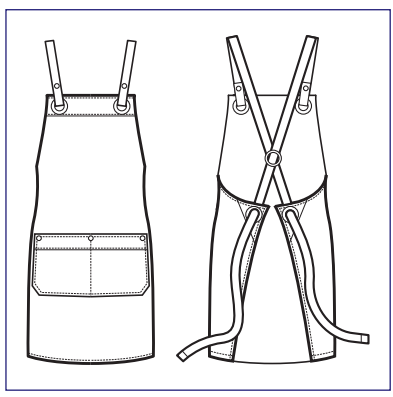

Tessuto / Fabric
CORDA

MILFORD
COLOURS

NEW

**088841
MILFORD**
100% cotton
220 gr/m²
BLACK JEANS

**088877
MILFORD**
100% cotton
220 gr/m²
JEANS

Tessuto / Fabric
NATURAL

NEW

**088816
MILFORD**
100% polyester
220 gr/m²
NATURAL