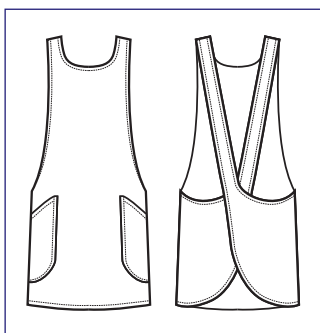

**112816
SNEAKER
UNISEX
COMFORT**
(36 - 47)
NATURAL