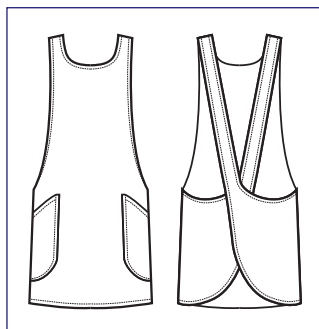

**112800
SNEAKER
UNISEX
COMFORT**
(36 - 47)
MICROFIBRA
BIANCO