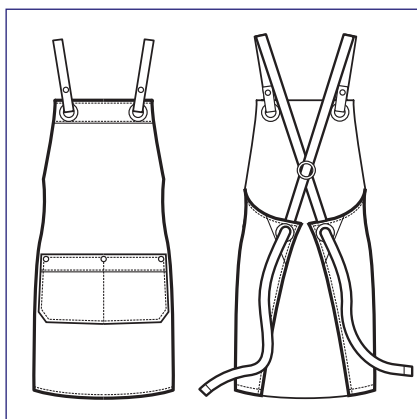

Tessuto / Fabric
CORDA

MILFORD
COLOURS

NEW

**088841
MILFORD**
100% cotton
220 gr/m²
BLACK JEANS

**088877
MILFORD**
100% cotton
220 gr/m²
JEANS

Tessuto / Fabric
NATURAL

NEW

**088816
MILFORD**
100% polyester
220 gr/m²
NATURAL