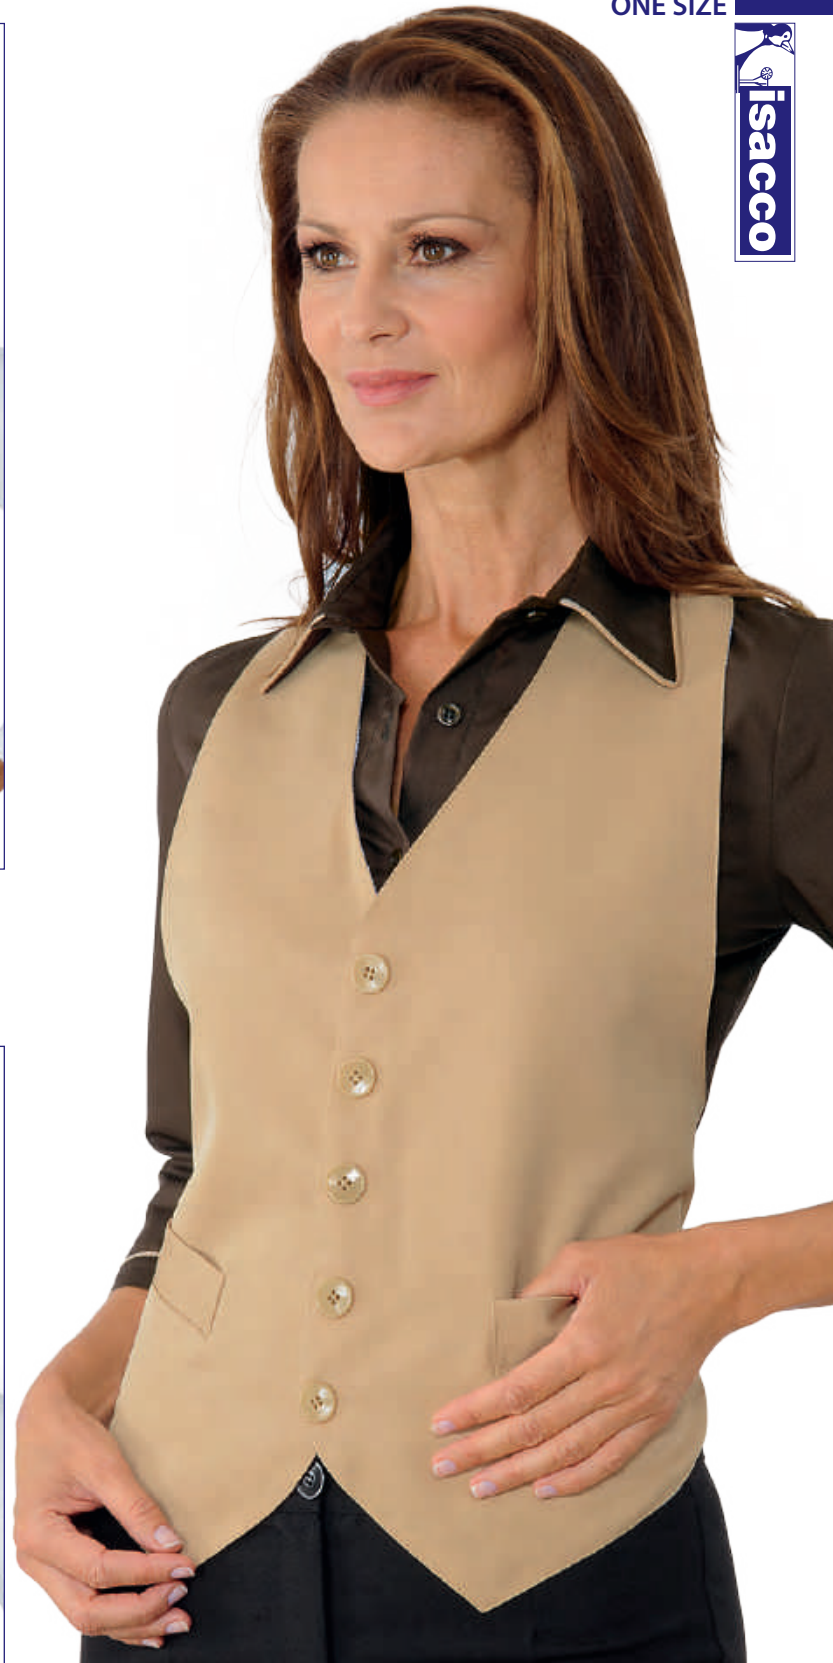

035015

100% polyester
220 gr/m²
BISCOTTO