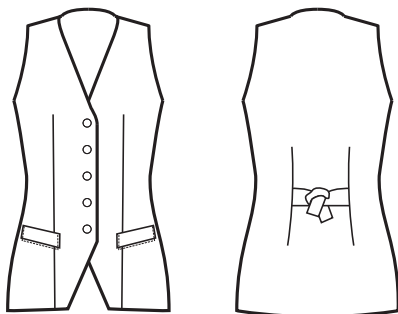

**026002
GILET DONNA**
100% polyester
220 gr/m²
XS • S • M • L • XL
BLU